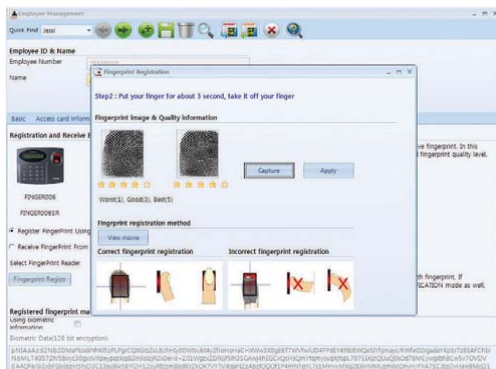

STARWATCH FINGERPRINT ENROLLMENT PRO

System Features

- Fingerprint registration and fingerprint reader management software
- Easy registration and transmission of fingerprint templates using the wizard function
- Integration with FINGER PRO for registration of fingerprint templates (Supports USB)
- Fingerprint template image and quality evaluation in five levels
- Supports serial and Ethernet communication (Optional external converter required)
- Data export in Text and Excel
- Supports MS-SQL 2005
- Compatible Readers: LX006 Series, FINER006 Series and FGR006 Series

FINGER PRO

System Features

- Registration of fingerprint in connection with STARWATCH FINGERPRINT ENROLLMENT PRO S/W
- Specialized algorithm system and identification for precise recognition
- Fingerprint scanner packed features such as robustness, slim-design and convenience
- Offers USB interface